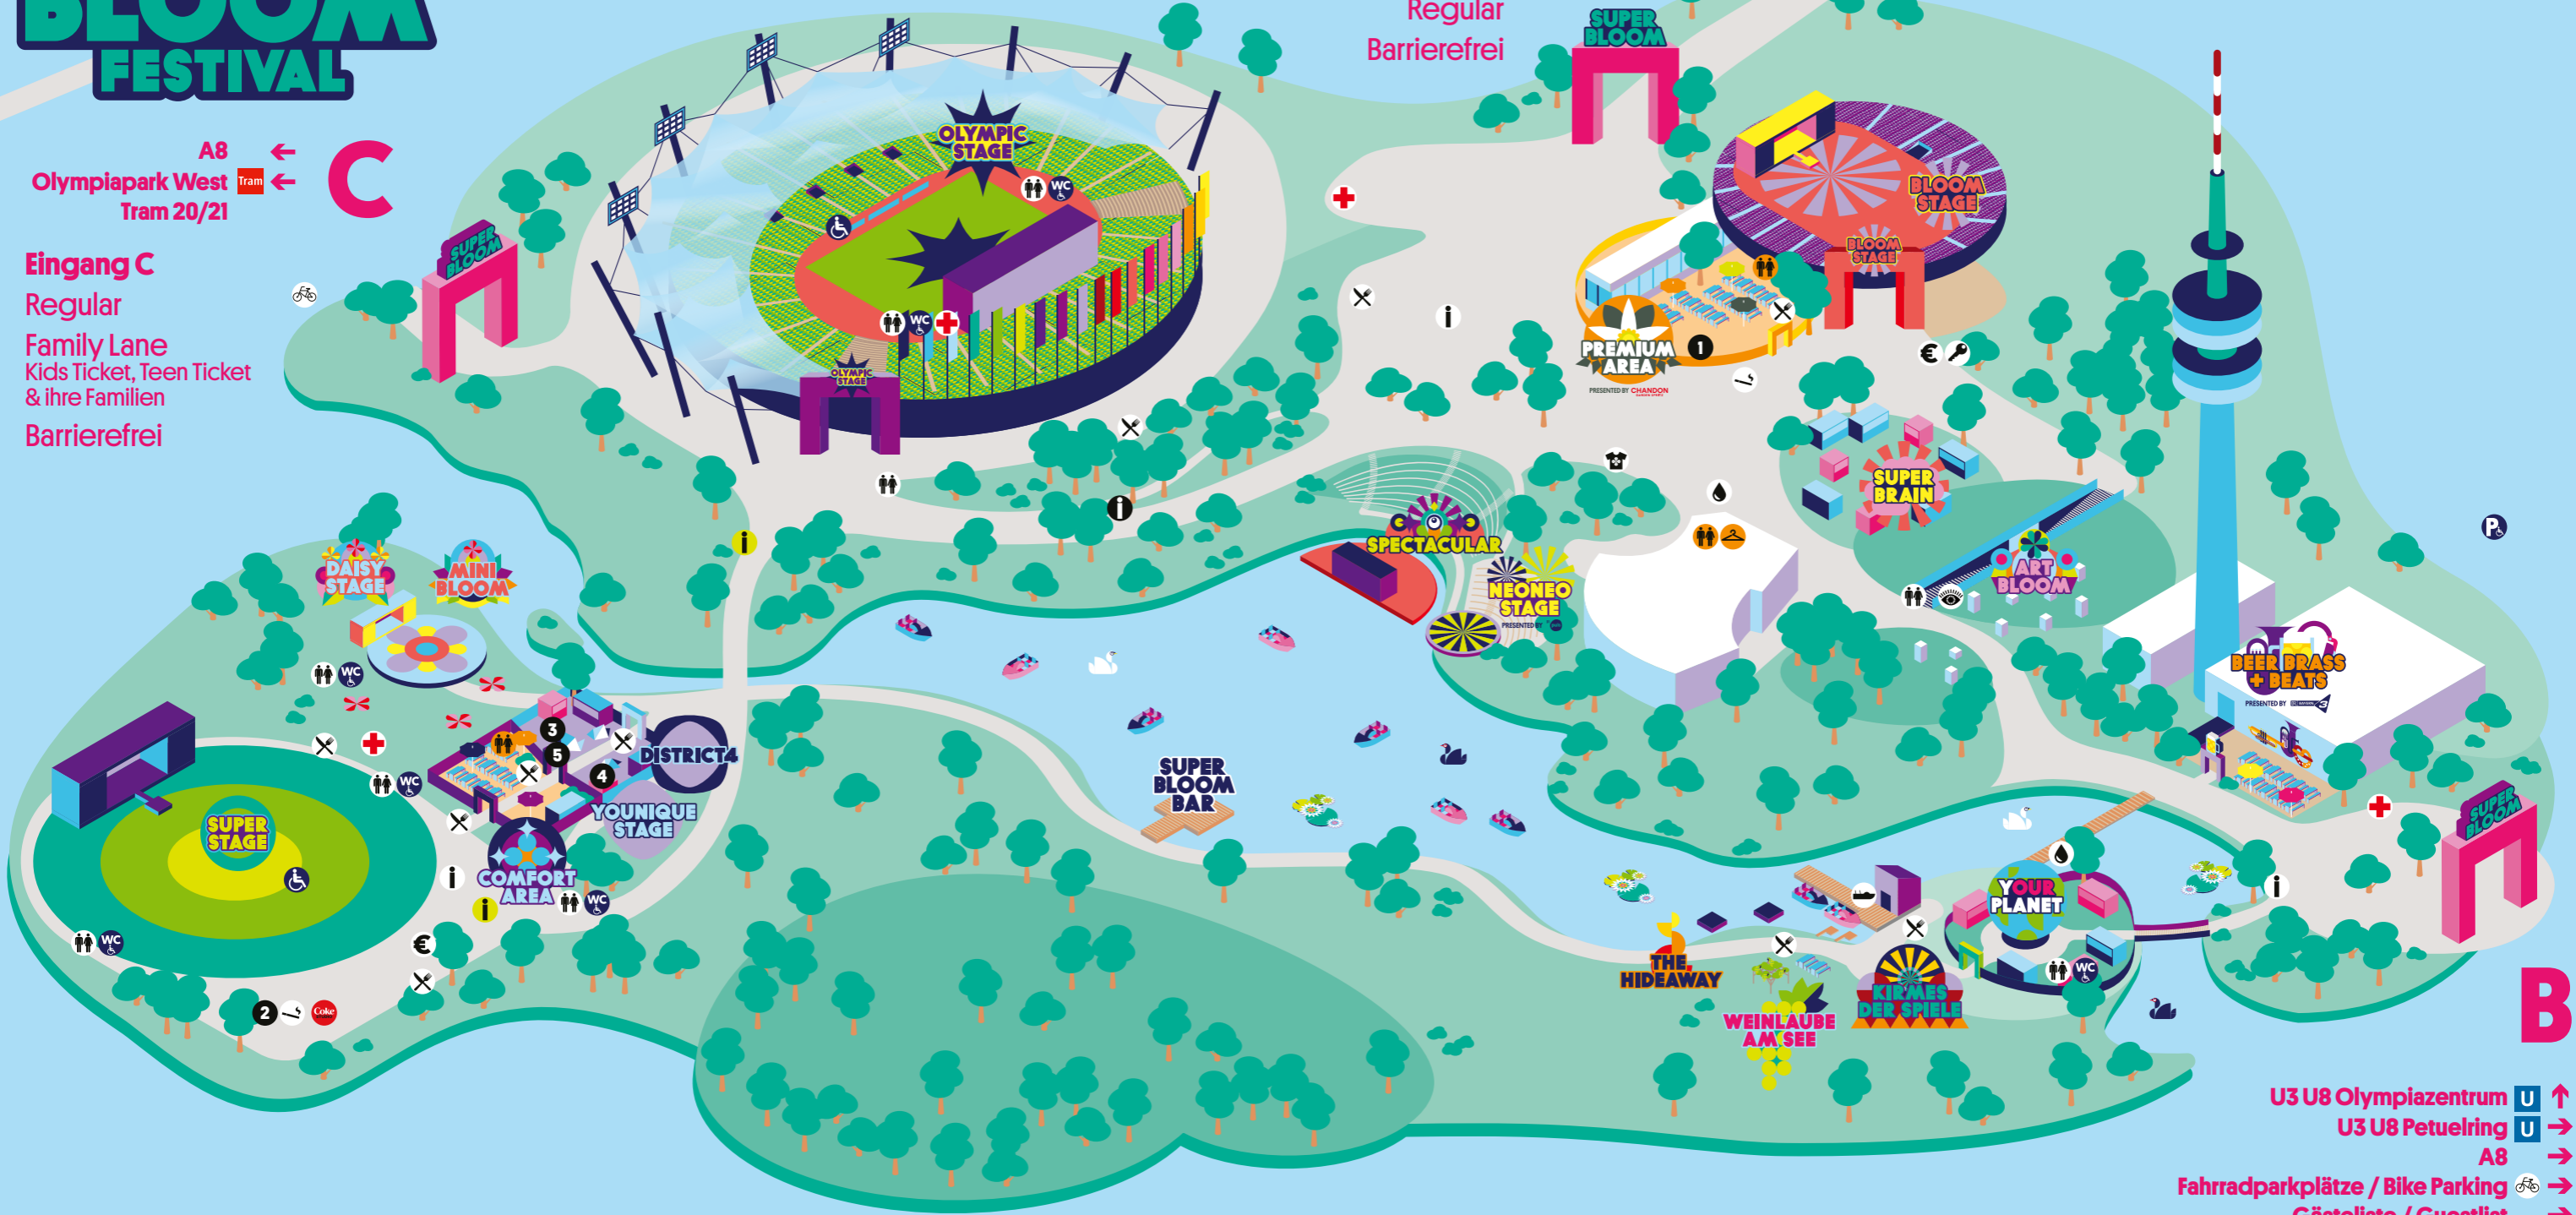

SUPER BLOOM FESTIVAL

Landshuterallee

Georg-Brauchle-Ring

A8
Olympiapark West
Tram 20/21

Eingang C
Regular
Family Lane
Kids Ticket, Teen Ticket
& ihre Familien
Barrierefrei

A
Eingang A
Regular
Barrierefrei

A8
Fahrrad Parkplätze / Bike Parking
U3 U8 Olympiazentrum

U3 U8 Olympiazentrum
U3 U8 Petuelring
A8
Fahrradparkplätze / Bike Parking
Gästeliste / Guestlist
Presse / Press

GELÄNDEPLAN

- Coke Studio
- 1** Premium Area presented by CHANDON Garden Spritz
- 2** Eagle Lounge
- 3** Levis® x Zalando
- 4** MKK Rollschuhdisco
- 5** Barebells Functional Foods

- Infotower
- Infopoint
- Infopoint Service-Team Inklusion
- Panama / Awareness Team
- Food & Drinks
- Tretbootverleih / Paddleboat Rental
- Merchandise Shop

- kostenloses Trinkwasser / Free Waterpoint
- Toiletten / Toilets
- Toiletten / Toilets Premium & Comfort
- Garderobe / Cloakroom
- Schliessfächer / Lockers
- Geldautomat / ATM

Eingang B
Family Lane
Kids Ticket, Teen Ticket
& ihre Familien
Fast Lane
Premium & Comfort
Barrierefrei